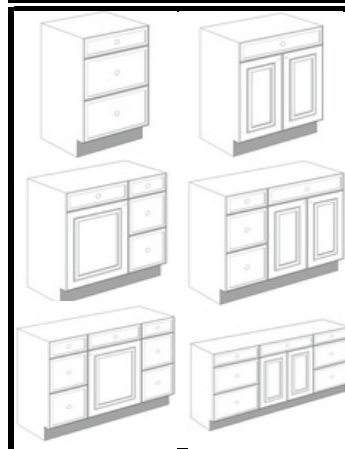

Vanities

VA1521	$260.00
VA1821	$280.00
VA2421	$228.00
VA3021	$238.00
VA3021L	$280.00
VA3021R	$280.00
VA3621L	$320.00
VA3621R	$320.00
VA4221	$380.00
VA4821	$430.00
VA6021S	$560.00