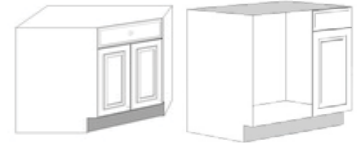

Hours: Monday - Saturday 8:00am - 6:00pm

Base Cabinets

	B09	\$154.00
	B12	\$168.00
	B15	\$181.00
	B18	\$196.00
	B21	\$210.00
	Trash 15"	\$280.00
	Trash 18"	\$360.00
	B24	\$241.00
	B27	\$264.00
	B30	\$276.00
	B33	\$289.00
	B36	\$297.00

DB15	\$265.00
DB18	\$285.00
DB21	\$310.00
DB24	\$333.00
DB30	\$378.00

SB30	\$220.00
SB33	\$229.00
SB36	\$237.00

BLS33	\$386.00
BLS36	\$410.00

BED12	\$231.00
Spice 9"	\$240.00

SBC41	\$250.00
BBC42	\$256.00