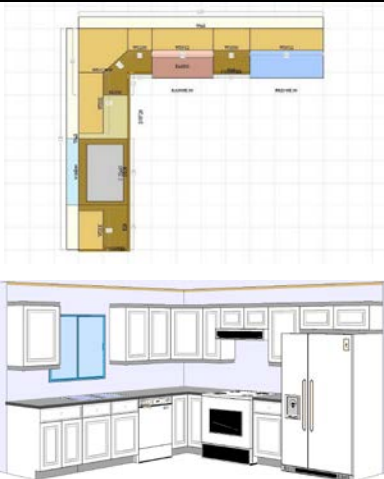

Kitchen Cabinet Price Comparison

10'x10' L Shape Cabinet List		In Stock Styles	10'x10' Price	
B18 B24 SB36 BLS36	W1230 W1830 W2130 W3330	American Styles	Mahogany Shaker	$2,070
			Espresso Shaker	$2,070
			Grey Shaker	$2,070
			White Shaker	$2,070
			Ash Taupe	$2,070
			Antique White	$2,186
			American Walnut	$2,301
TK8 x2 BPF34x2 WPF30x5	W3012 W3612 WDC2430	Euro Styles	Milan	$2,073
			Cocoa	$2,073
			Bella	$2,392
			White Gloss	$2,871
			Charcoal Gloss	$2,871