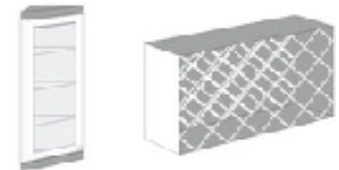

Wall End Diagonal

WED30	
WED36	\$219.00
WED42	\$229.00

Wine Rack

WC3018	\$220.00
--------	----------

Microwave Wall Cabinets

MWC2730	
MWC2736	\$260.00
MWC2742	\$270.00

opening: W=25", D=15", H=varies

Wall Diagonal Corner