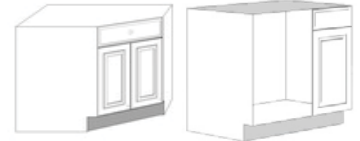

Hours: Monday - Saturday 8:00am - 6:00pm

Base Cabinets

B09	\$146.30
B12	\$159.60
B15	\$171.95
B18	\$186.20
B21	\$199.50
Trash 15"	\$266.00
Trash 18"	\$342.00
B24	\$228.95
B27	\$250.80
B30	\$262.20
B33	\$274.55
B36	\$282.15

DB15	\$251.75
DB18	\$270.75
DB21	\$294.50
DB24	\$316.35
DB30	\$359.10

SB30	\$209.00
SB33	\$217.55
SB36	\$225.15

BLS33	\$366.70
BLS36	\$389.50

BED12	\$219.45
Spice 9"	\$228.00

SBC41	\$237.50
BBC42	\$243.20