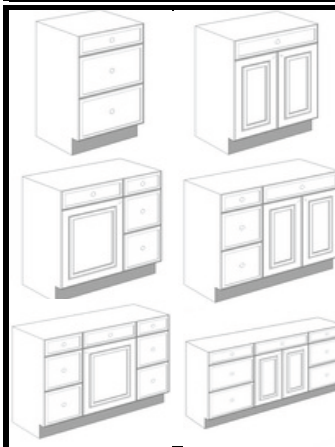

Vanities

VA1521	$247.00
VA1821	$266.00
VA2421	$216.60
VA3021	$226.10
VA3021L	$266.00
VA3021R	$266.00
VA3621L	$304.00
VA3621R	$304.00
VA4221	$361.00
VA4821	$408.50
VA6021S	$532.00