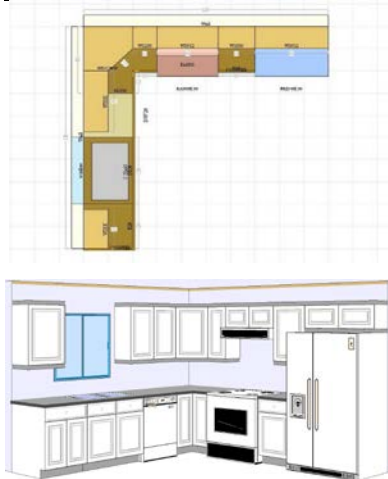

Kitchen Cabinet Price Comparison

10'x10' L Shape Cabinet List		In Stock Styles	10'x10' Price	
B18 B24 SB36 BLS36	W1230 W1830 W2130 W3330	American Styles	Mahogany Shaker	$2,070
			Espresso Shaker	$2,070
			Grey Shaker	$2,070
			White Shaker	$2,070
			Ash Taupe	$2,070
			Antique White	$2,186
			American Walnut	$2,301
TK8 x2 BPF34x2 WPF30x5	W3012 W3612 WDC2430	Euro Styles	Milan	$2,073
			Cocoa	$2,073
			Bella	$2,392
			White Gloss	$2,871
			Charcoal Gloss	$2,871