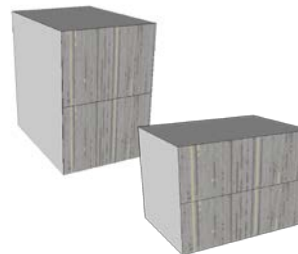

Vanities

VDB12	$225.00
VDB15	$243.00
VDB18	$261.00
VS24	$207.00
VS30	$225.00
VS36	$243.00