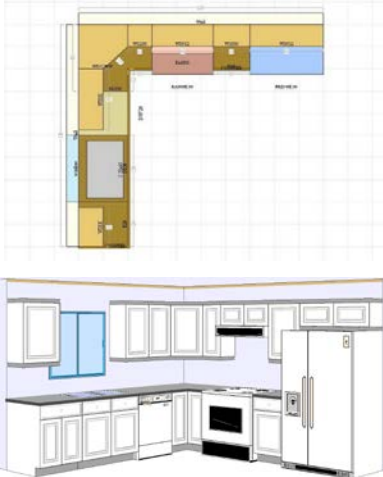

Kitchen Cabinet Price Comparison

10'x10' L Shape Cabinet List		In Stock Styles	10'x10' Price	
B18 B24 SB36 BLS36	W1230 W1830 W2130 W3330	American Styles	Mahogany Shaker	$2,070
			Espresso Shaker	$2,070
			Grey Shaker	$2,070
			White Shaker	$2,070
			Ash Taupe	$2,070
			Antique White	$2,186
			American Walnut	$2,301
TK8 x2 BPF34x2 WPF30x5	W3012 W3612 WDC2430	Euro Styles	Milan	$2,073
			Cocoa	$2,073
			Bella	$2,392
			White Gloss	$2,871
			Charcoal Gloss	$2,871