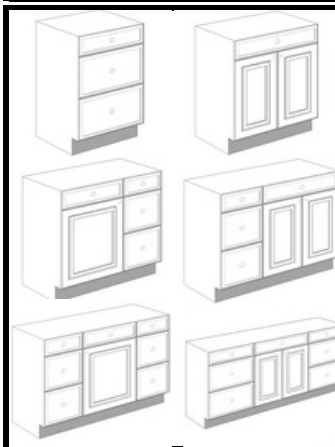

Vanities

VA1521	$234.00
VA1821	$252.00
VA2421	$205.20
VA3021	$214.20
VA3021L	$252.00
VA3021R	$252.00
VA3621L	$288.00
VA3621R	$288.00
VA4221	$342.00
VA4821	$387.00
VA6021S	$504.00